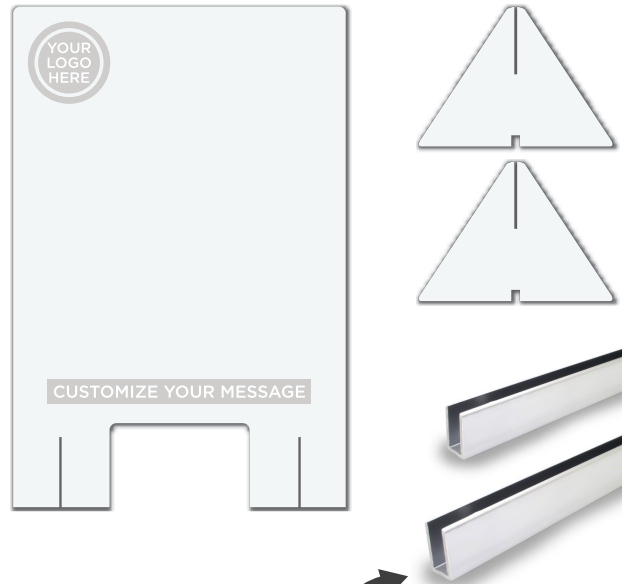

An Essential Business Must-Have

Our Plexi Armor is designed to create a hygiene conscious workplace. Also known as “sneeze guards,” Plexi Shields protect your employees and customers by acting as a physical barrier that stops germs from reaching beyond the plexi.

Essential business owners, we know you have a lot on your plate. Let us provide you with the most cost-effective, low maintenance solution for keeping your business active and healthy.

Optional Add-Ons

- (2) U-Brackets for maximum stability
- Custom vinyl decals to add your branding & message